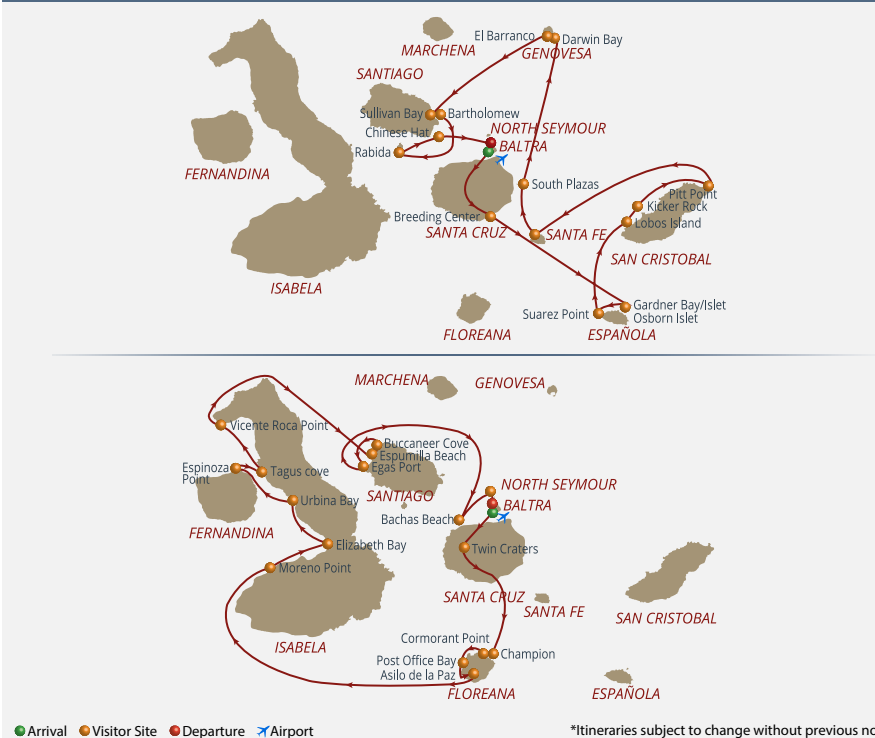

Reina Silvia 2021 Rates

Reina Silvia

— GALAPAGOS YACHT —

KEY FEATURES

- ✓ Triple Cabins
- ✓ Excellent Service
- ✓ Great for Families
- ✓ Sea Kayaks

PRICES

Cruise	Rack Charter Rates
8D/7N	\$58,450

✓ INCLUDED:

⚠ IMPORTANT NOTES:

- All prices in United States Dollars
- All rates are commissionable

Reina Silvia Itineraries 2021

8 DAY CRUISE EASTERN	
Sat	am pm Arrival Baltra Airport Santa Cruz: Breeding Center "Fausto Llerena"
Sun	am pm Española: Gardner Bay / Gardner Islet / Osborn Islet Española: Suarez Point
Mon	am pm San Cristobal: Lobos Island / Kicker Rock San Cristobal: Pitt Point
Tue	am pm Santa Fe Island South Plaza Island
Wed	am pm Genovesa Island: Darwin Bay San Cristobal: El Barranco
Thu	am pm Santiago: Sullivan Bay Bartholomew Island
Fri	am pm Rabida Island Chinese Hat Islet
8 DAY CRUISE WESTERN	
Sat	am pm Departure / Arrival Baltra Airport Santa Cruz: Twin Craters
Sun	am pm Floreana Island: Cormorant Point / Champion Islet Floreana Island: Post Office Bay / Asilo de la Paz
Mon	am pm Isabela Island: Moreno Point Isabela Island: Elizabeth Bay
Tue	am pm Isabela Island: Urbina Bay Fernandina Island: Espinosa Point
Wed	am pm Isabela Island: Tagus Cove Isabela Island: Vicente Roca Point
Thu	am pm Santiago Island: Espumilla Beach / Buccaneer Cove Santiago Island: Egas Port / Salt Mines
Fri	am pm Santa Cruz: Bachas Beach North Seymour Island
Sat	am pm Departure Baltra Airport