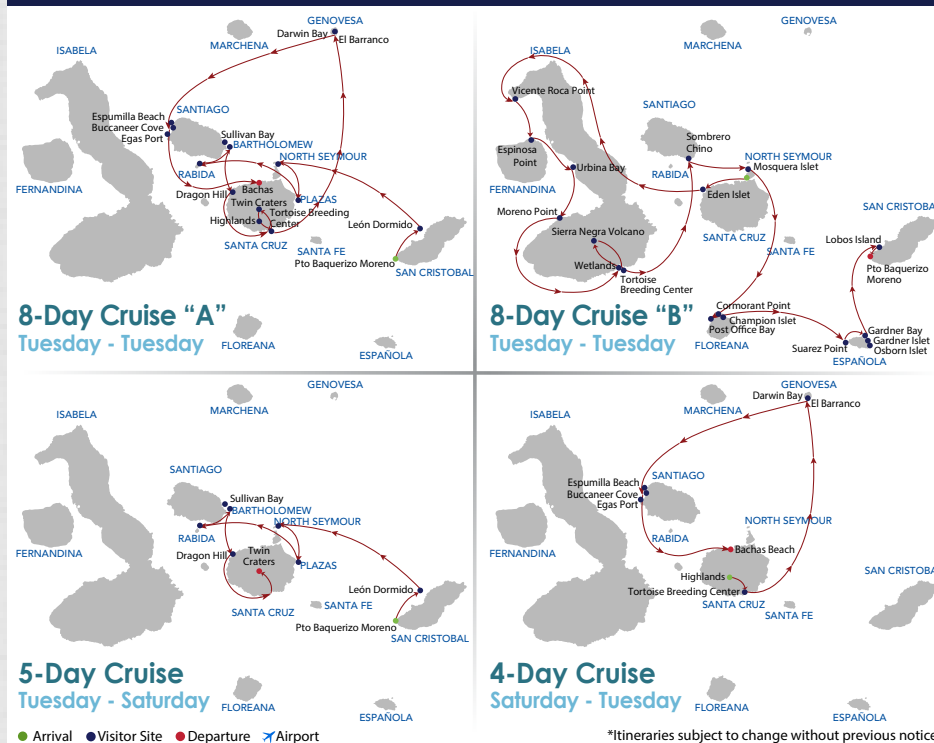

### INCLUDED:

- ✓ All meals and excursions
- ✓ Transfers in the islands
- ✓ Bilingual National Park Guide
- ✓ Use of underwater camera
- ✓ Free airport Assistance\*
- ✓ Hotel night in Quito or Guayaquil (the day before the cruise)\*
- ✓ 1 Free Transfer Out for the Galapagos Flight (applicable on regular cruise departure day only)\*

### NOT INCLUDED:

- ✗ Roundtrip Airfare to / from Galapagos
- ✗ Alcoholic drinks
- ✗ \$100 Galapagos National Park fee
- ✗ \$20 Transit Control Card
- ✗ Travel / medical insurance
- ✗ Tips
- ✗ Personal Expenses

\*Applies when purchasing airfare from Royal Galapagos (does not apply on 2X1 promotions).

## Natural Paradise Itineraries 2021

	8 DAY CRUISE (A)		5 DAY CRUISE
	am	pm	
Tue	am	pm	4 DAY CRUISE
Wed	am	pm	
Thu	am	pm	4 DAY CRUISE
Fri	am	pm	
Sat	am	pm	4 DAY CRUISE
Sun	am	pm	
Mon	am	pm	4 DAY CRUISE
Tue	am	pm	
Wed	am	pm	8 DAY CRUISE (B)
Thu	am	pm	
Fri	am	pm	8 DAY CRUISE (B)
Sat	am	pm	
Sun	am	pm	8 DAY CRUISE (B)
Mon	am	pm	
Tue	am	pm	8 DAY CRUISE (B)
	am	pm	